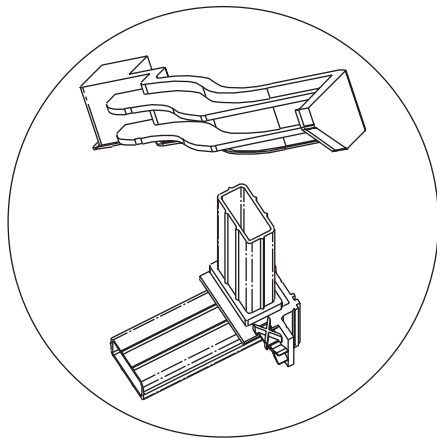

Dummy Mullion End Cap
For REHAU TOTAL70s Transom / Mullion (546665)
Art. No. 286928

Dummy Mullion End Cap for Low Threshold
For REHAU TOTAL70c Transom / Mullion (546085)
Art. No. 200111

Dummy Mullion End Cap for Low Threshold
For REHAU TOTAL70s Transom / Mullion (546665)
Art. No. 286934

French Window Spacer
Art. No. 200131

French Door Spacer
Art. No. 200367

REHAU TOTAL70 ANCILLARIES

SASH HORNS

Casement Horns
Art. No. 245295

Run Through Sash Horns for REHAU TOTAL70c
Includes Left and Right End Caps and Mechanical Joints for
Casement T Sash (546106)
Art. No. 200045

Run Through Sash Horns for REHAU TOTAL70s
Includes Left and Right End Caps and Mechanical Joints for
Casement T Sash (546685)
Art. No. 286936

REHAU TOTAL70 ANCILLARIES

FRAME COUPLING / EXTENSION PROFILES