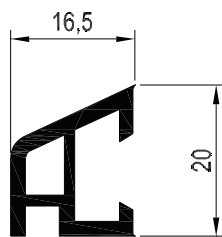

Weather Rail
White Art. No. 561510
Laminated Art. No. 596290