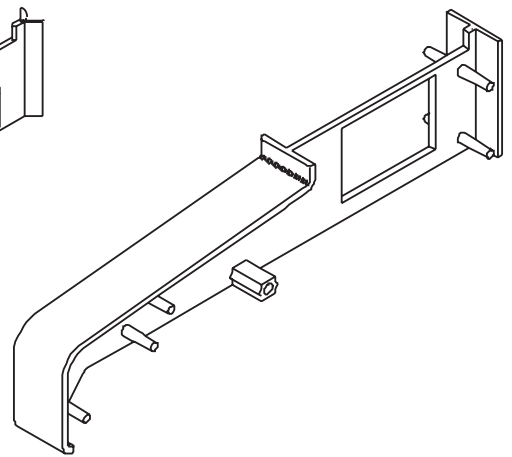

For 95mm Stub Sill
Art. No. 246390

For 150mm Sill
Art. No. 246400

For 180mm Sill
Art. No. 246410

ANGLED COUPLERS FOR 150MM SILL

90° Coupler
For 150mm Sill
Art. No. 237571

135° Coupler
For 150mm Sill
Art. No. 237551