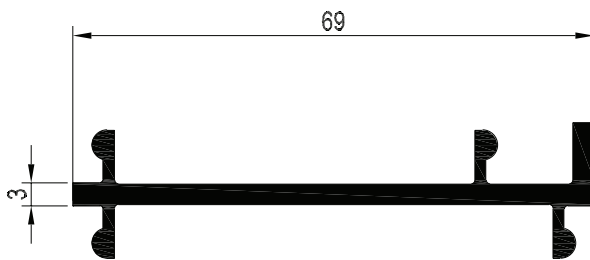

REHAU TOTAL70c to Patio Door Coupler
Art. No. 246488