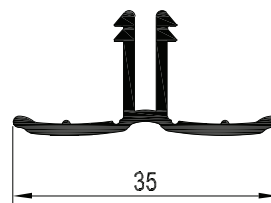

25mm Joining Profile
 White Profile Art. No. 733020
 Laminated Profile Art. No. 590160

24.2mm Coupling Profile
 White Profile Art. No. 200504
 Laminated Profile Art. No. 200506

Expansion Coupler
 White Profile Art. No. 560024
 Laminated Profile Art. No. 597046

	350286
↔	2mm
lx	15.0

253157 - 40 x 50

Expansion Packer
 White Profile Art. No. 246691

REHAU TOTAL70 ANCILLARIES

BAYPOLES

90° Corner Post PVC External Cap
White Profile Art. No. 206840
Laminated Profile Art. No. 216840

100°-120° PVC External Cap
White Profile Art. No. 206830
Laminated Profile Art. No. 216830

120°-150° and 135°-160° PVC External Cap
White Profile Art. No. 206810
Laminated Profile Art. No. 216810

Large Internal Cap
White Profile Art. No. 206860
Laminated Profile Art. No. 216860