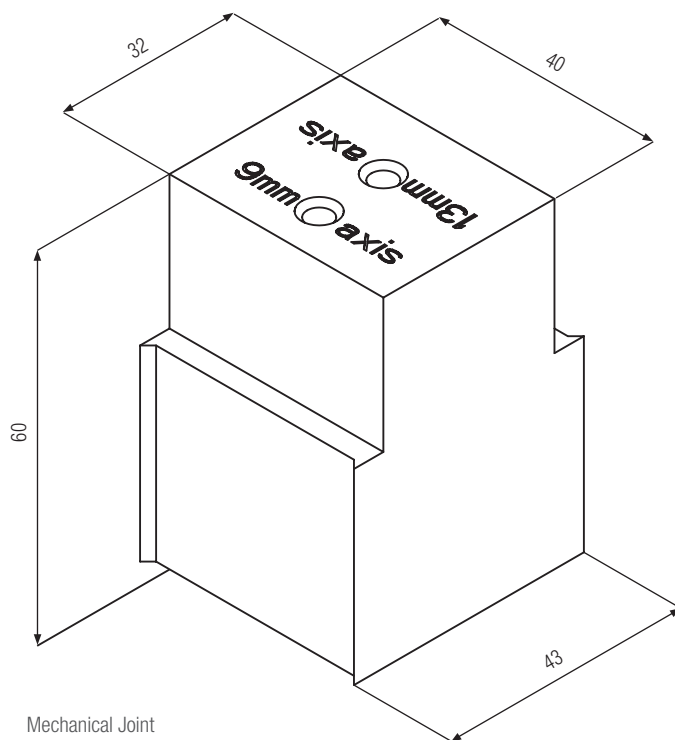

Mechanical Joint
For Door Sash (546635 & 546625 / 546715 & 546725)
Art. No. 246235