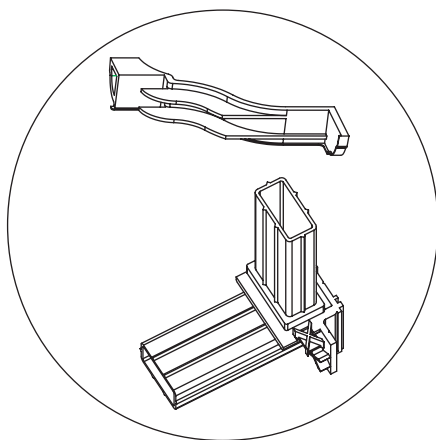

Dummy Mullion End Cap
For REHAU TOTAL70s Transom / Mullion (546665)
Art. No. 286928

Dummy Mullion End Cap for Low Threshold
For REHAU TOTAL70c Transom / Mullion (546085)
Art. No. 200111

Dummy Mullion End Cap for Low Threshold
For REHAU TOTAL70s Transom / Mullion (546665)
Art. No. 286934

French Window Spacer
Art. No. 200131

French Door Spacer
Art. No. 200367

REHAU TOTAL70 ANCILLARIES

SASH HORNS

Casement Horns
Art. No. 245295

Run Through Sash Horns for REHAU TOTAL70c
Includes Left and Right End Caps and Mechanical Joints for
Casement T Sash (546106)
Art. No. 200045

Run Through Sash Horns for REHAU TOTAL70s
Includes Left and Right End Caps and Mechanical Joints for
Casement T Sash (546685)
Art. No. 286936

REHAU TOTAL70 ANCILLARIES

FRAME COUPLING / EXTENSION PROFILES