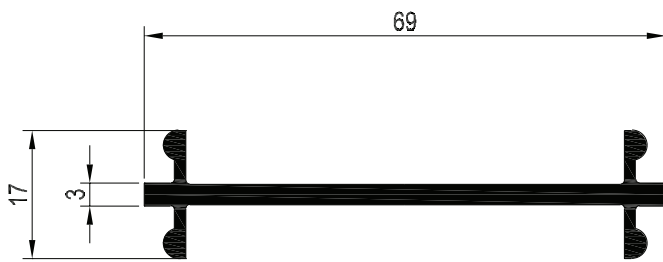

Run Through Sash Horns for REHAU TOTAL70s
Includes Left and Right End Caps and Mechanical Joints for
Casement T Sash (546685)
Art. No. 286936

REHAU TOTAL70 ANCILLARIES

FRAME COUPLING / EXTENSION PROFILES