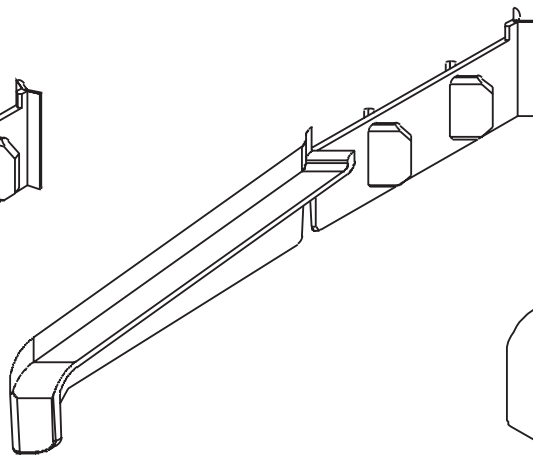

For 95mm Stub Sill
Art. No. 246390

For 150mm Sill
Art. No. 246400

For 180mm Sill
Art. No. 246410

ANGLED COUPLERS FOR 150MM SILL

90° Coupler
For 150mm Sill
Art. No. 237571

135° Coupler
For 150mm Sill
Art. No. 237551