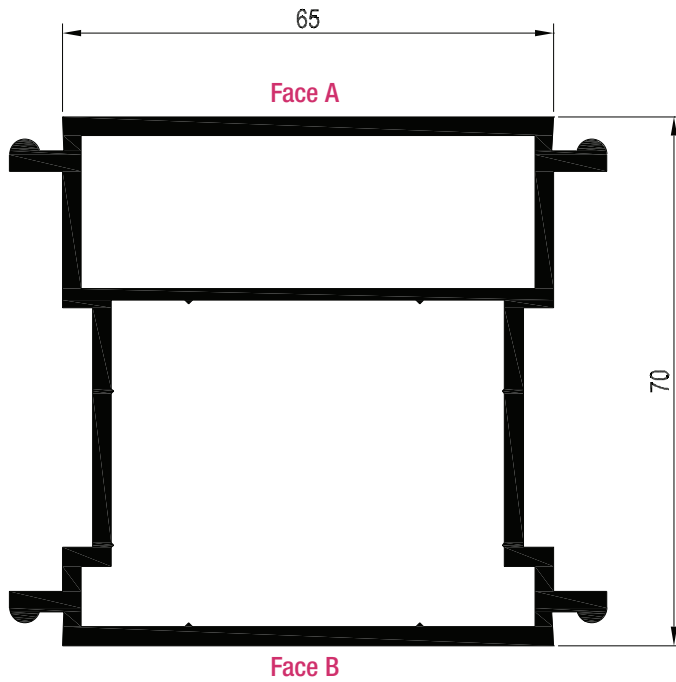

45mm Frame Extension
 White Profile Art. No. 546280
 Laminated Profile Art. No. 576790

	258358
	1.5mm
lx	4.39
ly	2.84

258358 - 40 x 30

REHAU TOTAL70 ANCILLARIES

FRAME COUPLING / EXTENSION PROFILES

65mm Joining Profile / Conservatory Lintel Beam
 White Profile Art. No. 546290
 Laminated Profile Art. No. 576780