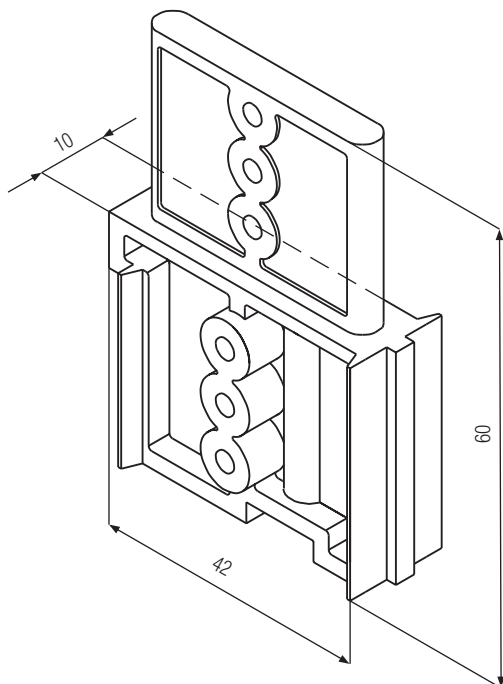

REHAU TOTAL70 ANCILLARIES

MECHANICAL JOINT BLOCKS

Mechanical Joint
For Transom / Mullion (546085 & 546095 / 546665 & 546675)
Art. No. 261209