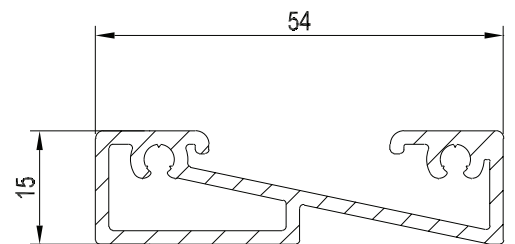

15mm Low Threshold
Art. No. 233214