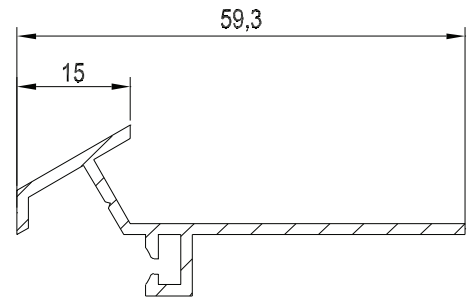

REHAU TOTAL70 ANCILLARIES

LOW THRESHOLD DETAILS FOR DOORS

Screw M6 x 70 Galvanised Steel
Art. No. 257348

Weldable Corner Joint for Door Sash T and Z
Art. No. 259036

Bolt 54 x 12mm Galvanised Steel
Art. No. 251537