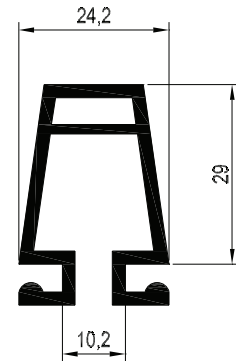

24.2mm Coupling Profile
White Profile Art. No. 200504
Laminated Profile Art. No. 200506