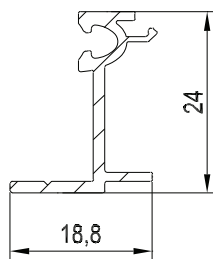

Door Rebate Profile Aluminium
Art. No. 260008