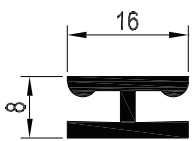

45mm Frame Extension
 White Profile Art. No. 546280
 Laminated Profile Art. No. 576790

	258358
	1.5mm
lx	4.39
ly	2.84

258358 - 40 x 30

REHAU TOTAL70 ANCILLARIES

FRAME COUPLING / EXTENSION PROFILES

65mm Joining Profile / Conservatory Lintel Beam
 White Profile Art. No. 546290
 Laminated Profile Art. No. 576780

	253157
↔	4mm
lx	14.02
ly	20.3

253157 - 40 x 50

16mm Joining Profile
 White Profile Art. No. 732460
 Laminated Profile Art. No. 590010

24mm Joining Profile
 White Profile Art. No. 560700
 Laminated Profile Art. No. 593920*