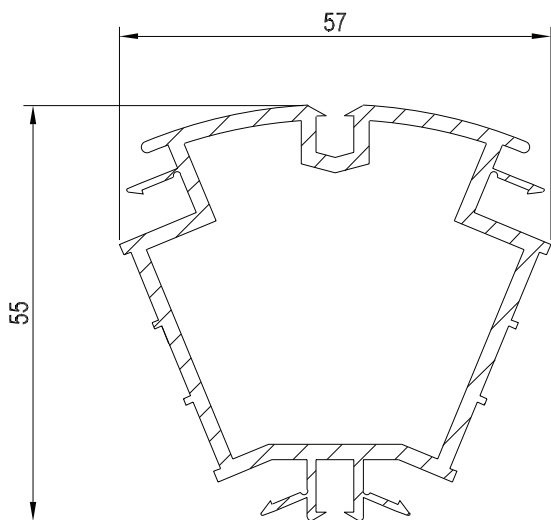

Inside Cover Profile
White Art. No. 558170
Laminated Art. No. 576530

Outside Bay Cover Trim
White Art. No. 240153
Laminated Art. No. 240163

REHAU TOTAL70 ANCILLARIES

BAYPOLES

90° Corner Post
 White Profile Art. No. 632653
 Laminated Profile Art. No. 595870

	259894	200376
	2mm	1.5mm
lx	10.46	8.15
ly	10.46	8.15

259894 - 45 x 45 (welded)

135° Fixed Angle Aluminium
 Art. No. 246511

Note - Please see Finished Product Drawings for assembly details

REHAU TOTAL70 ANCILLARIES