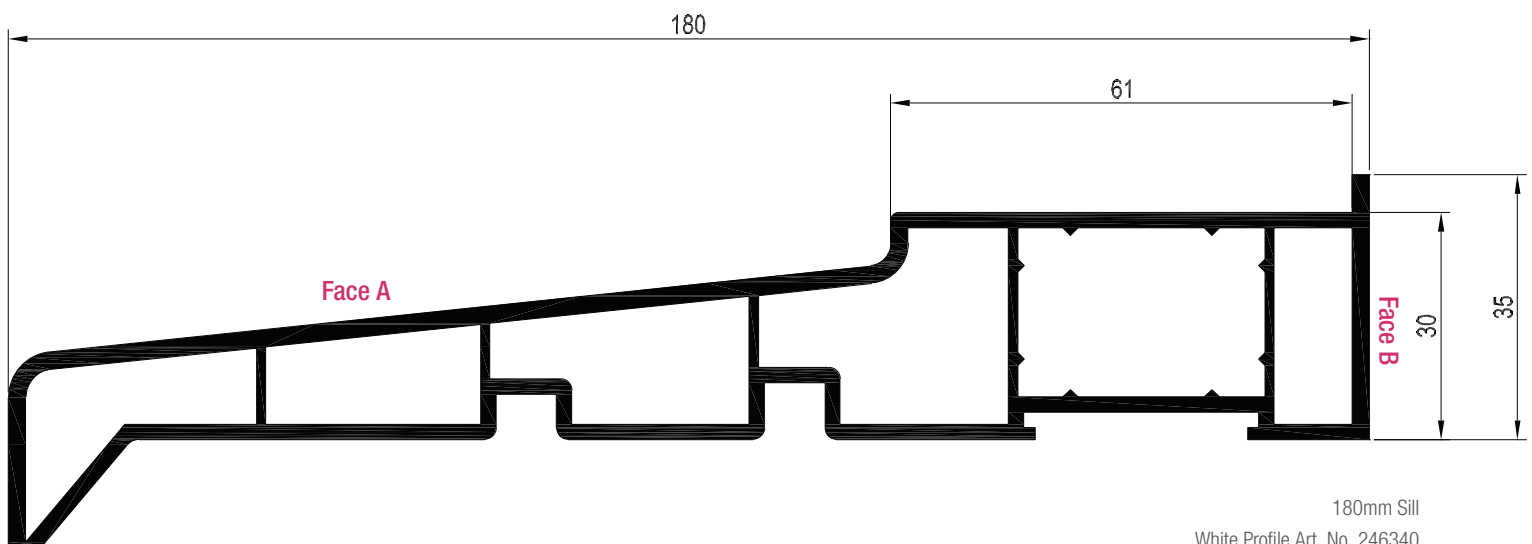

180mm Sill
White Profile Art. No. 246340
Laminated Profile Art. No. 246370

	255924
	2mm
lx	1.99
ly	1.06

255924 - 30 x 20