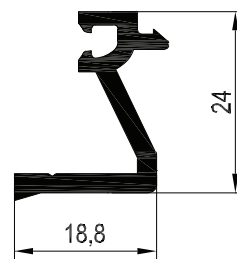

Low Threshold Sash Adaptor for
Outward Opening Doors
Art. No. 200309

Door Rebate Profile PVC
Art. No. 546000