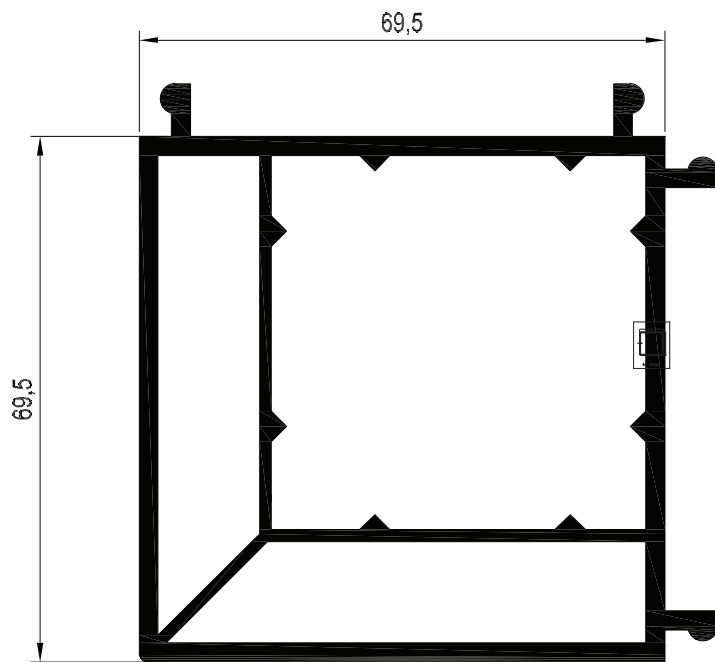

120°-135° Aluminium
Art. No. 240093

120°-135° Aluminium
Art. No. 240103

150° Aluminium
Art. No. 240113

150° Aluminium
Art. No. 240123

Inside Bay Cover Profile
White Art. No. 240143
Laminated Art. No. 240133

Inside Cover Profile
White Art. No. 558170
Laminated Art. No. 576530

Outside Bay Cover Trim
White Art. No. 240153
Laminated Art. No. 240163

REHAU TOTAL70 ANCILLARIES

BAYPOLES

90° Corner Post
 White Profile Art. No. 632653
 Laminated Profile Art. No. 595870