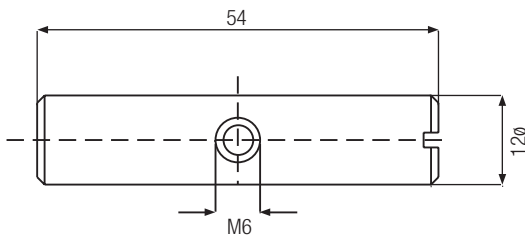

REHAU TOTAL70 ANCILLARIES

LOW THRESHOLD DETAILS FOR DOORS

Screw M6 x 70 Galvanised Steel
Art. No. 257348

Weldable Corner Joint for Door Sash T and Z
Art. No. 259036

Bolt 54 x 12mm Galvanised Steel
Art. No. 251537