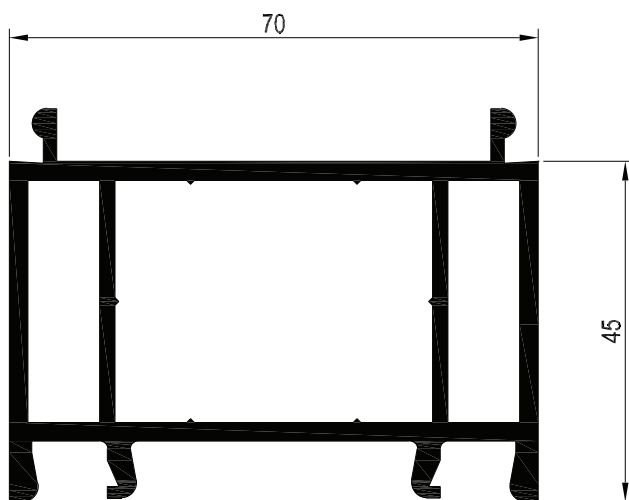

45mm Frame Extension
White Profile Art. No. 546280
Laminated Profile Art. No. 576790