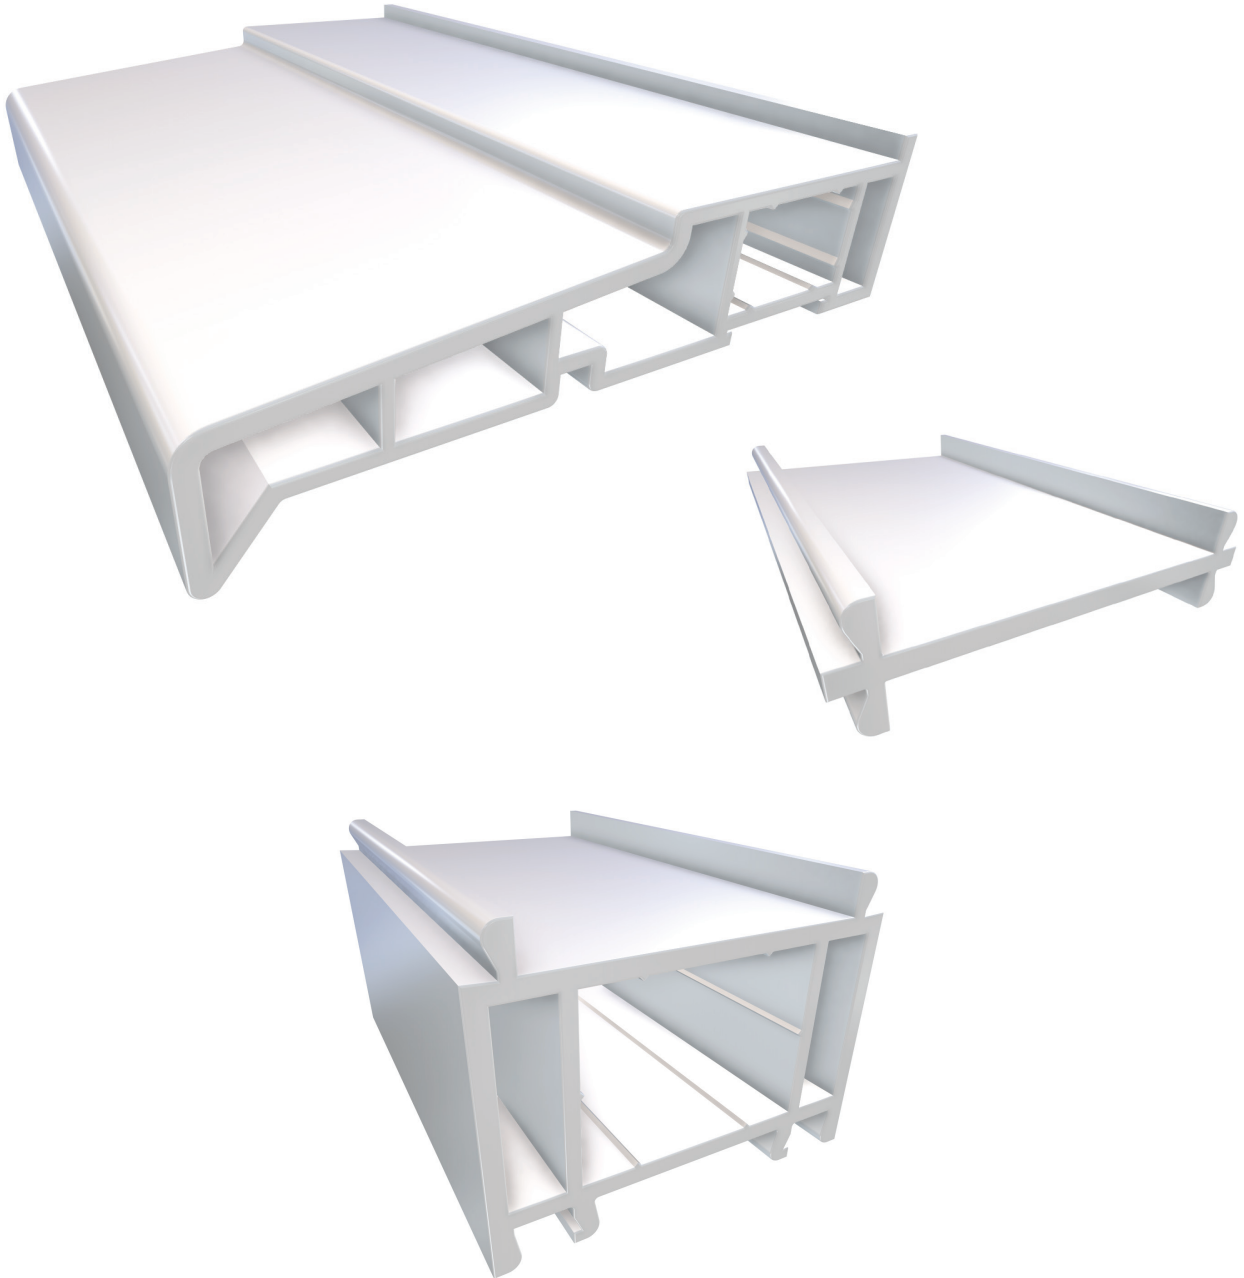

REHAU

Unlimited Polymer Solutions

REHAU TOTAL70 ANCILLARIES

PROFILE PRINT

REHAU TOTAL70 ANCILLARIES

PROFILE PRINT

The following profile print shows PVC-U sills, ancillary profiles and mouldings dedicated to the REHAU TOTAL70 Window and Door system.