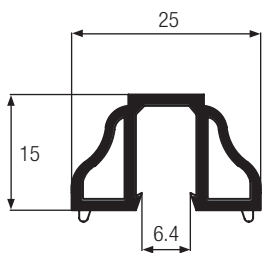

	259894	200376
	2mm	1.5mm
lx	10.46	8.15
ly	10.46	8.15

259894 - 45 x 45 (welded)

135° Fixed Angle Aluminium
 Art. No. 246511

Note - Please see Finished Product Drawings for assembly details

REHAU TOTAL70 ANCILLARIES

Head Drip
White Art. No. 546560
Laminated Art. No. 576231

Drainage Cover Cap
Art. No. 645594

Weather Rail Connector Aluminium
Art. No. 258523

GEORGIAN BARS

Sculptured Georgian Bar
Art. No. 200029

Chamfered Georgian Bar
Art. No. 200031