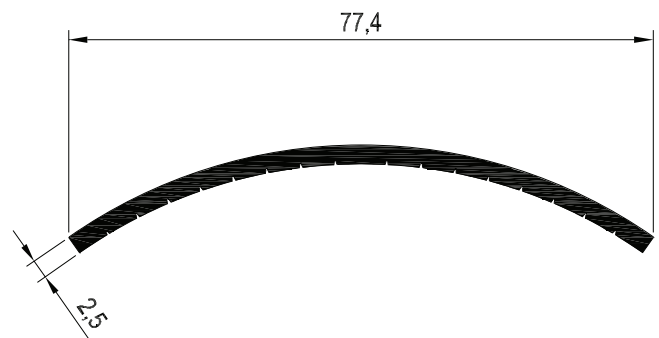

120°-135° Aluminium
Art. No. 240093

120°-135° Aluminium
Art. No. 240103

150° Aluminium
Art. No. 240113

150° Aluminium
Art. No. 240123

Inside Bay Cover Profile
White Art. No. 240143
Laminated Art. No. 240133

Inside Cover Profile
White Art. No. 558170
Laminated Art. No. 576530

Outside Bay Cover Trim
White Art. No. 240153
Laminated Art. No. 240163

REHAU TOTAL70 ANCILLARIES

BAYPOLES

90° Corner Post
 White Profile Art. No. 632653
 Laminated Profile Art. No. 595870