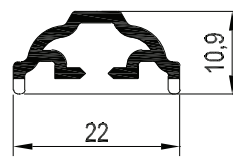

Head Drip
White Art. No. 546560
Laminated Art. No. 576231

Drainage Cover Cap
Art. No. 645594

Weather Rail Connector Aluminium
Art. No. 258523

GEORGIAN BARS

Sculptured Georgian Bar
Art. No. 200029

Chamfered Georgian Bar
Art. No. 200031