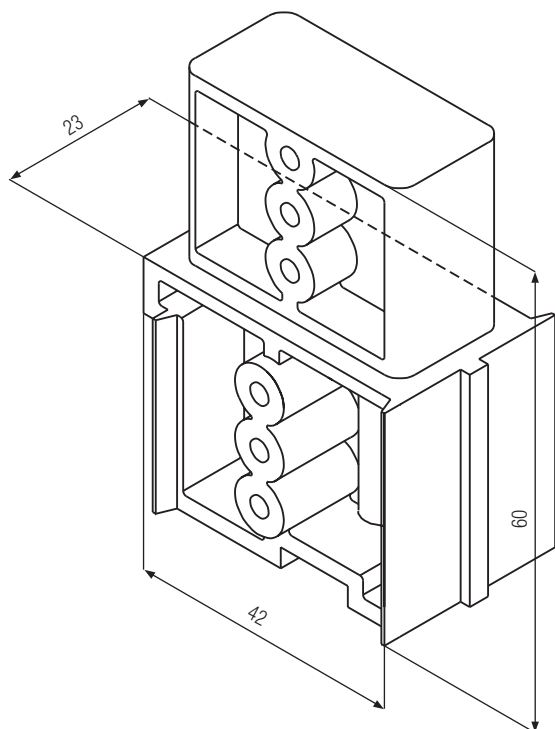

180° In-line Coupler
For 150mm Sill
Art. No. 237561

REHAU TOTAL70 ANCILLARIES

MECHANICAL JOINT BLOCKS

Mechanical Joint
For Transom / Mullion (546085 & 546095 / 546665 & 546675)
Art. No. 261209

Mechanical Joint
For Door Sash (546635 & 546625 / 546715 & 546725)
Art. No. 246235