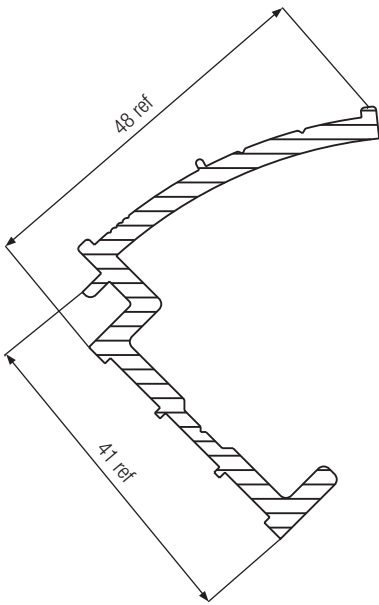

120°-135° Aluminium
Art. No. 240093