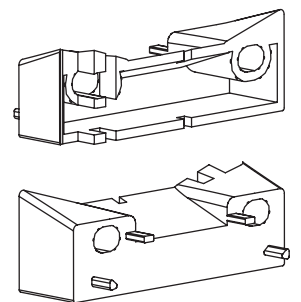

REHAU TOTAL70 ANCILLARIES

LOW THRESHOLD DETAILS FOR DOORS

Screw M6 x 70 Galvanised Steel
Art. No. 257348

Weldable Corner Joint for Door Sash T and Z
Art. No. 259036

Bolt 54 x 12mm Galvanised Steel
Art. No. 251537

Threshold Strike Ledge
Art. No. 254946
To use with Art. No. 200476

Low Threshold
Art. No. 200476

15mm Low Threshold
Art. No. 233214

Low Threshold Sash Adaptor
Art. No. 238364
To use with Art. No. 233214

Low Threshold Sash Adaptor for
Outward Opening Doors
Art. No. 200309