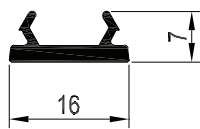

Eurogroove Infill
White Art. No. 558440
Coloured Art. No. 588010