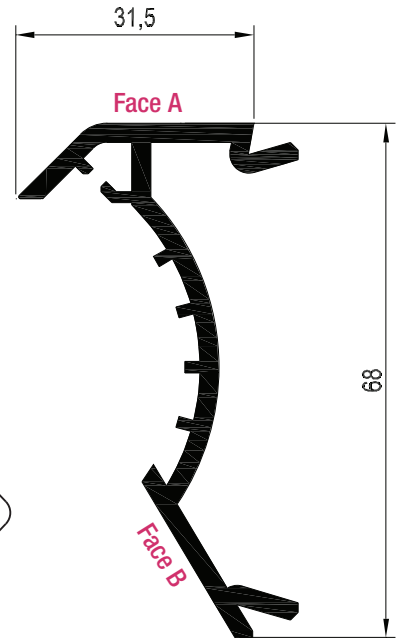

Variable Angle Adaptor PVC
White Profile Art. No. 264419
Laminated Profile Art. No. 264429