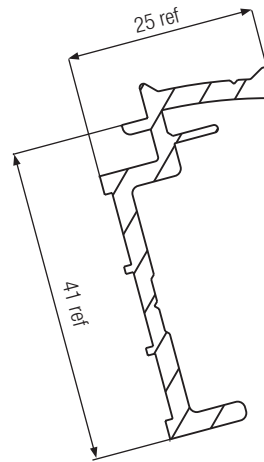

REHAU TOTAL70 ANCILLARIES

BAYPOLES

Variable Angle Aluminium
Art. No. 264319

Variable Angle PVC
White Profile Art. No. 264409
Laminated Profile Art. No. 264399

Co-extruded Seal
Art. No. 865260