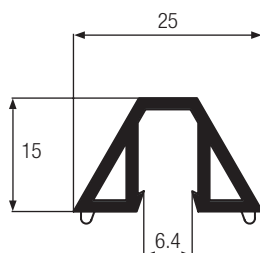

Head Drip
White Art. No. 546560
Laminated Art. No. 576231

Drainage Cover Cap
Art. No. 645594

Weather Rail Connector Aluminium
Art. No. 258523

GEORGIAN BARS

Sculptured Georgian Bar
Art. No. 200029

Chamfered Georgian Bar
Art. No. 200031