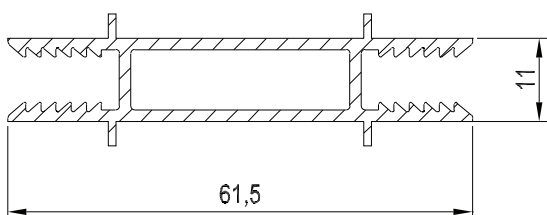

180° Aluminium
Art. No. 206800