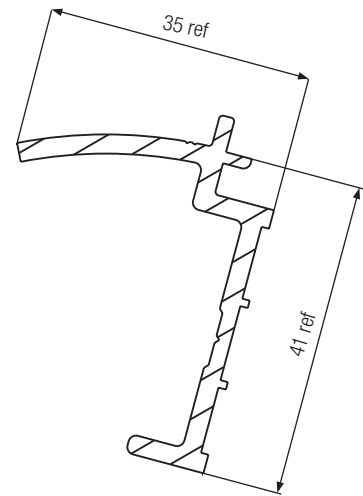

REHAU TOTAL70 ANCILLARIES

BAYPOLES

Variable Angle Aluminium
Art. No. 264319

Variable Angle PVC
White Profile Art. No. 264409
Laminated Profile Art. No. 264399

Co-extruded Seal
Art. No. 865260