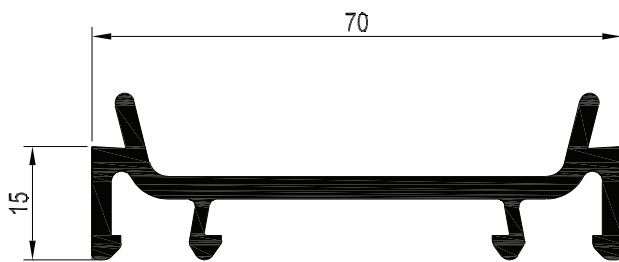

15mm Frame Joining Profile
White Profile Art. No. 546200
Laminated Profile Art. No. 576370