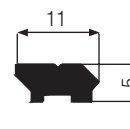

Weather Rail Connector Aluminium
Art. No. 258523