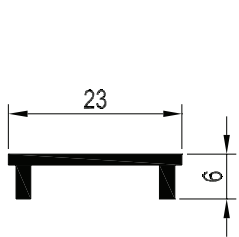

REHAU TOTAL70 ANCILLARIES

WEATHER / DRAINAGE

Bridge Packer
Art. No. 614052