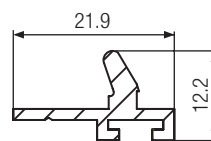

Threshold Strike Ledge
Art. No. 254946
To use with Art. No. 200476

Low Threshold
Art. No. 200476

15mm Low Threshold
Art. No. 233214

Low Threshold Sash Adaptor
Art. No. 238364
To use with Art. No. 233214

Low Threshold Sash Adaptor for
Outward Opening Doors
Art. No. 200309