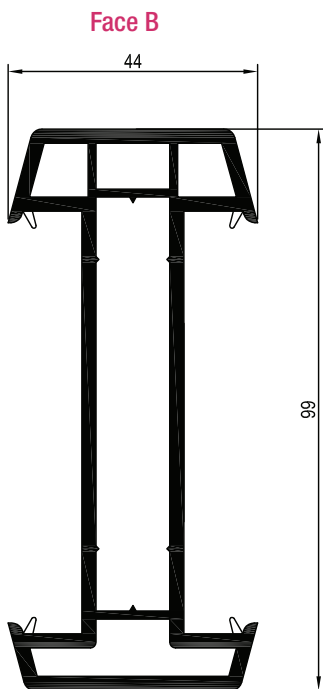

45mm Frame Extension
 White Profile Art. No. 546280
 Laminated Profile Art. No. 576790

	258358
	1.5mm
lx	4.39
ly	2.84

258358 - 40 x 30

REHAU TOTAL70 ANCILLARIES

FRAME COUPLING / EXTENSION PROFILES

65mm Joining Profile / Conservatory Lintel Beam
 White Profile Art. No. 546290
 Laminated Profile Art. No. 576780

	253157
↔	4mm
lx	14.02
ly	20.3

253157 - 40 x 50

16mm Joining Profile
 White Profile Art. No. 732460
 Laminated Profile Art. No. 590010

24mm Joining Profile
 White Profile Art. No. 560700
 Laminated Profile Art. No. 593920*

25mm Joining Profile
 White Profile Art. No. 733020
 Laminated Profile Art. No. 590160

24.2mm Coupling Profile
 White Profile Art. No. 200504
 Laminated Profile Art. No. 200506

Expansion Coupler
 White Profile Art. No. 560024
 Laminated Profile Art. No. 597046