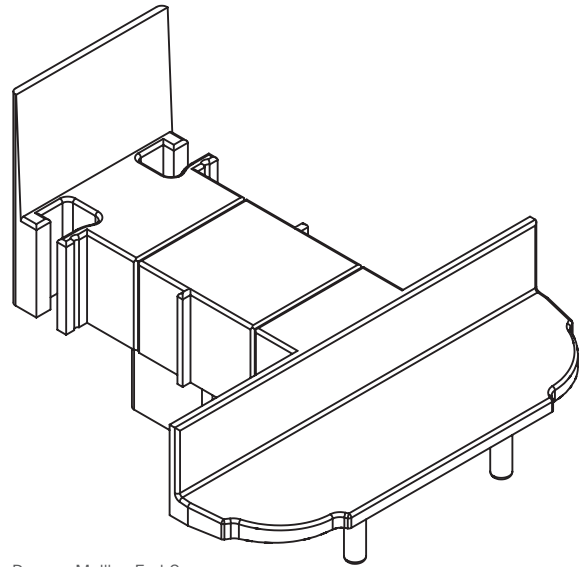

Dummy Mullion End Cap
For REHAU TOTAL70s Transom / Mullion (546665)
Art. No. 286928