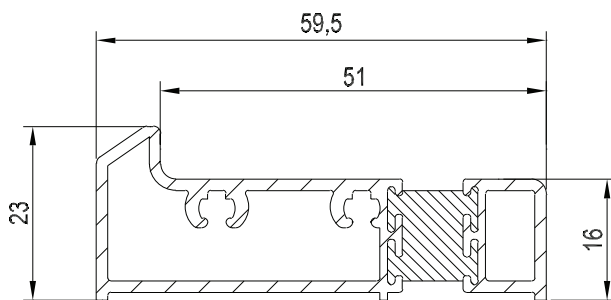

Low Threshold
Art. No. 200476