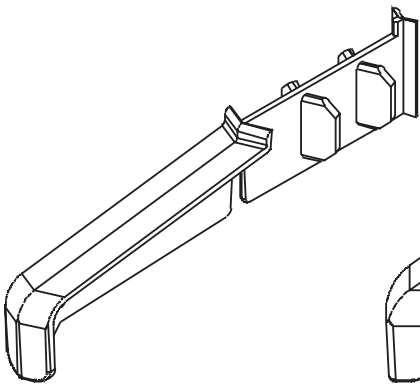

For 95mm Stub Sill
Art. No. 246390

For 150mm Sill
Art. No. 246400

For 180mm Sill
Art. No. 246410

ANGLED COUPLERS FOR 150MM SILL

90° Coupler
For 150mm Sill
Art. No. 237571

135° Coupler
For 150mm Sill
Art. No. 237551