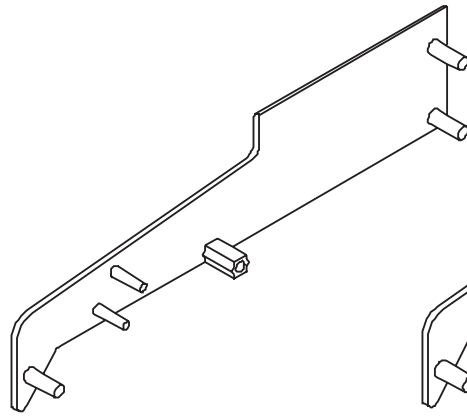

	255924
	2mm
lx	1.99
ly	1.06

255924 - 30 x 20

180mm Sill
 White Profile Art. No. 246340
 Laminated Profile Art. No. 246370

	255924
	2mm
lx	1.99
ly	1.06

255924 - 30 x 20

REHAU TOTAL70 ANCILLARIES

SILL END CAPS

For 95mm Stub Sill
Art. No. 246390

For 150mm Sill
Art. No. 246400

For 180mm Sill
Art. No. 246410

ANGLED COUPLERS FOR 150MM SILL

90° Coupler
For 150mm Sill
Art. No. 237571

135° Coupler
For 150mm Sill
Art. No. 237551