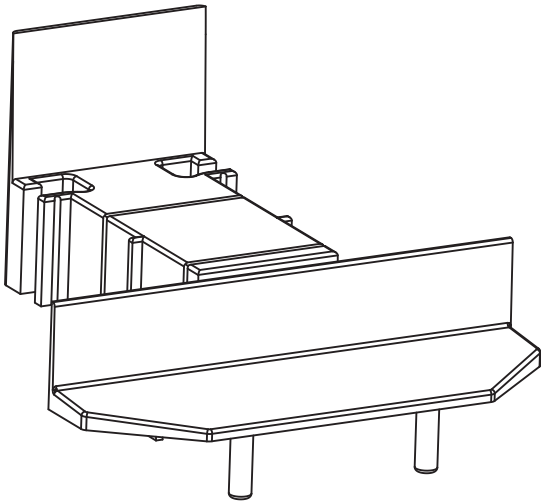

REHAU TOTAL70 ANCILLARIES

FRENCH WINDOW AND DOOR COMPONENTS

Dummy Mullion End Cap
For REHAU TOTAL70c Transom / Mullion (546085)
Art. No. 200574