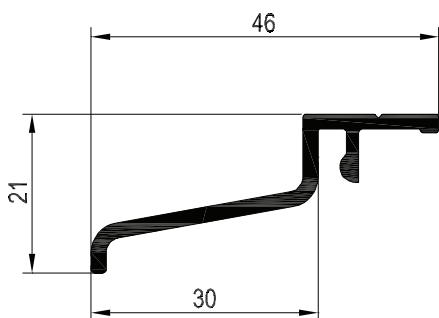

Head Drip
White Art. No. 546560
Laminated Art. No. 576231