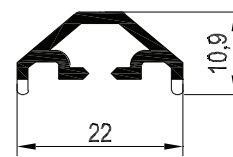

Chamfered Georgian Bar
White Art. No. 559251
Laminated Art. No. 589251

Art. No.	Description
200032	24mm Bar Clip
200033	28mm Bar Clip
200034	Cruciform Clip

Georgian Bar Clip Details
For use with Art. No. 200029 and 200031

Art. No.	Description
200284	24mm Bar Clip
200344	28mm Bar Clip
200283	Cruciform Clip

Georgian Bar Clip Details
For use with Art. No. 589251 and 589261