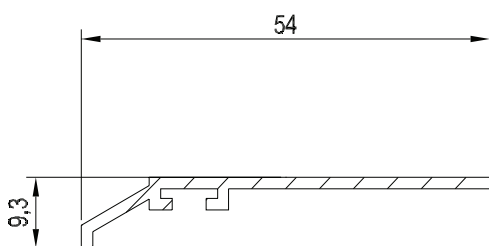

Low Threshold Sash Adaptor
Art. No. 238364
To use with Art. No. 233214