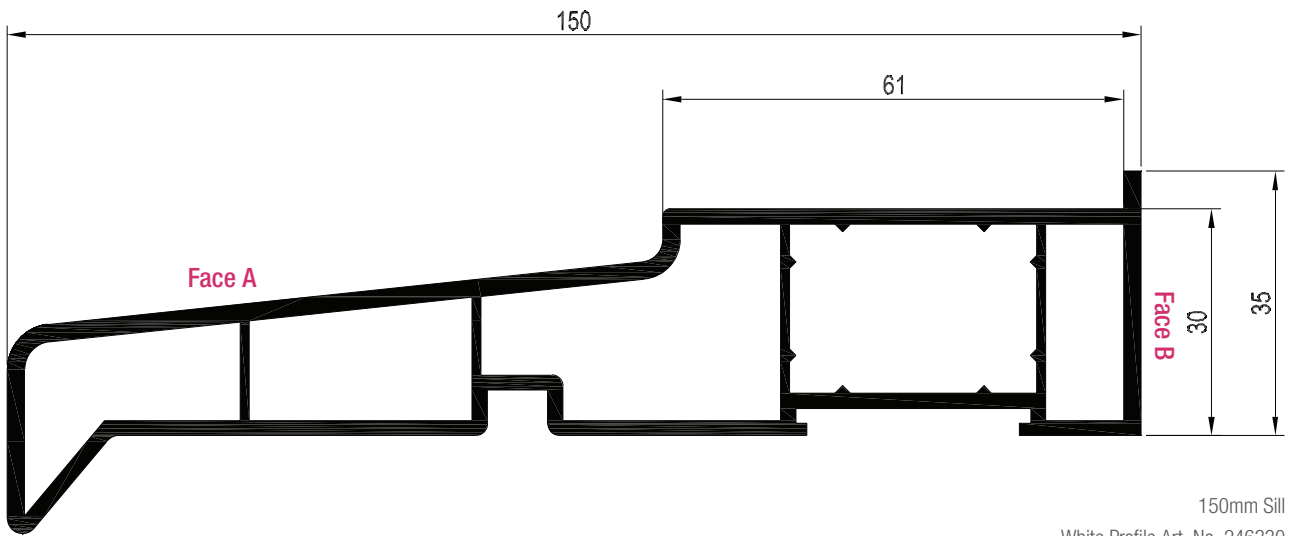

	251355
	1.5mm
lx	4.8
ly	0.7

251355 - 50 x 15

95mm Stub Sill
 White Profile Art. No. 246320
 Laminated Profile Art. No. 246350

	255924
	2mm
lx	1.99
ly	1.06

255924 - 30 x 20

REHAU TOTAL70 ANCILLARIES

SILLS

150mm Sill
 White Profile Art. No. 246330
 Laminated Profile Art. No. 246360