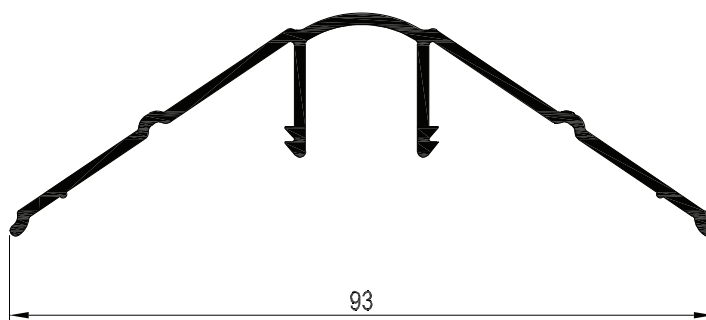

	350286
↔	2mm
lx	15.0

253157 - 40 x 50

Expansion Packer
 White Profile Art. No. 246691

REHAU TOTAL70 ANCILLARIES

BAYPOLES

90° Corner Post PVC External Cap
White Profile Art. No. 206840
Laminated Profile Art. No. 216840

100°-120° PVC External Cap
White Profile Art. No. 206830
Laminated Profile Art. No. 216830

120°-150° and 135°-160° PVC External Cap
White Profile Art. No. 206810
Laminated Profile Art. No. 216810

Large Internal Cap
White Profile Art. No. 206860
Laminated Profile Art. No. 216860