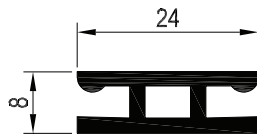

24mm Joining Profile
White Profile Art. No. 560700
Laminated Profile Art. No. 593920*