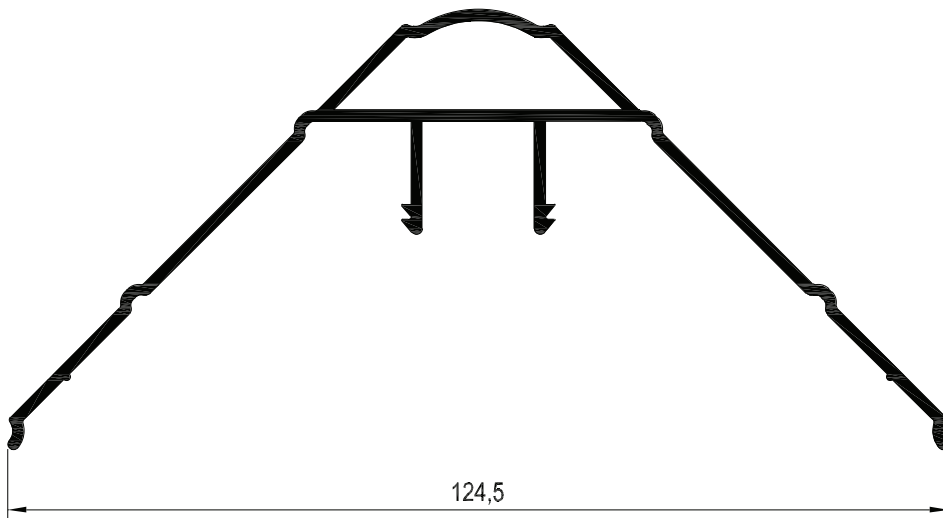

REHAU TOTAL70 ANCILLARIES

BAYPOLES

90° Corner Post PVC External Cap
White Profile Art. No. 206840
Laminated Profile Art. No. 216840