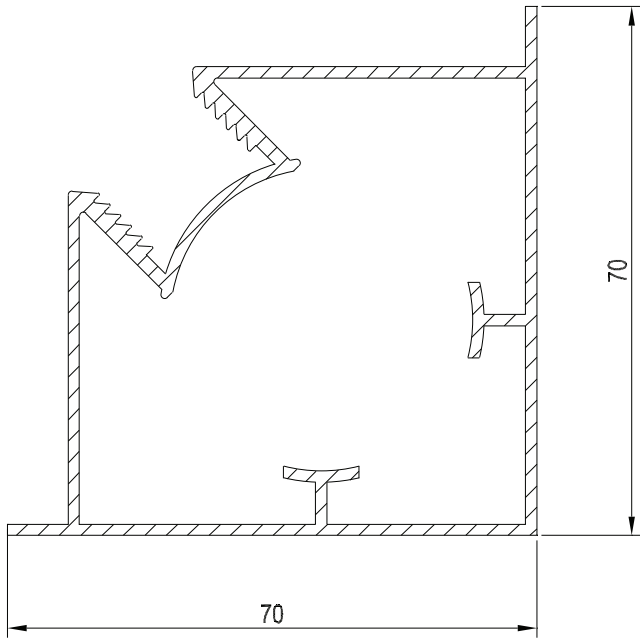

REHAU TOTAL70 ANCILLARIES

BAYPOLES

90° Corner Post Aluminium
Art. No. 206790