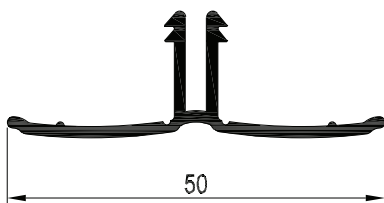

	350286
↔	2mm
lx	15.0

253157 - 40 x 50

Expansion Packer
 White Profile Art. No. 246691

REHAU TOTAL70 ANCILLARIES

BAYPOLES

90° Corner Post PVC External Cap
White Profile Art. No. 206840
Laminated Profile Art. No. 216840

100°-120° PVC External Cap
White Profile Art. No. 206830
Laminated Profile Art. No. 216830

120°-150° and 135°-160° PVC External Cap
White Profile Art. No. 206810
Laminated Profile Art. No. 216810

Large Internal Cap
White Profile Art. No. 206860
Laminated Profile Art. No. 216860