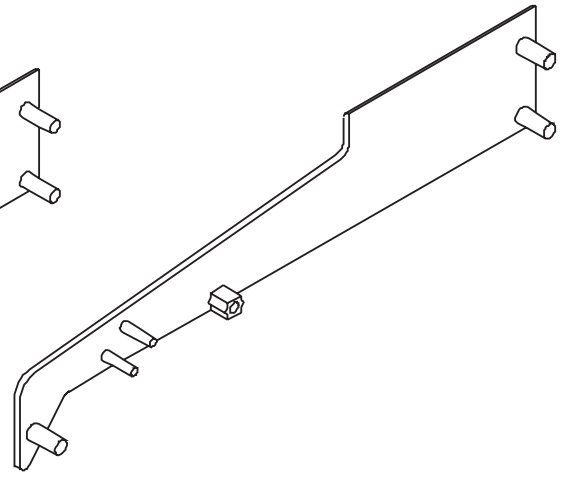

For 95mm Stub Sill
Art. No. 246390

For 150mm Sill
Art. No. 246400

For 180mm Sill
Art. No. 246410

ANGLED COUPLERS FOR 150MM SILL

90° Coupler
For 150mm Sill
Art. No. 237571

135° Coupler
For 150mm Sill
Art. No. 237551