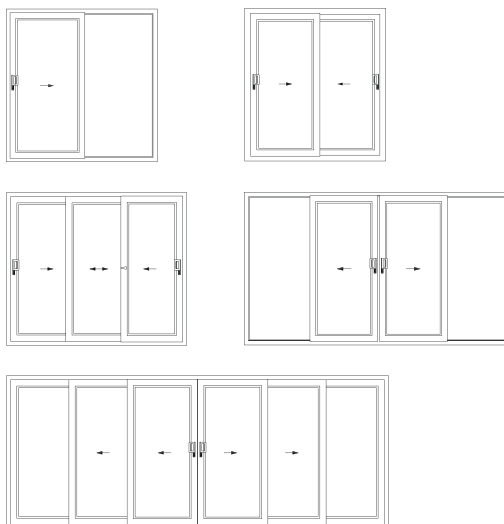

Heritage & vertical sliding windows

Vertical & sliding windows

The most authentic replication of a traditional vertically sliding window, with a choice of sash options, run through sash horns, georgian bars and traditional style furniture.

AGILA doors

Front composite entrance doors

A beautiful range of composite door panel options that compliment the choice of REHAU frame.

Sliding doors

Multi-pane configurations and large overall sizes provide homeowners with greater choice. Enhanced security and hardware guarantees provide peace of mind.