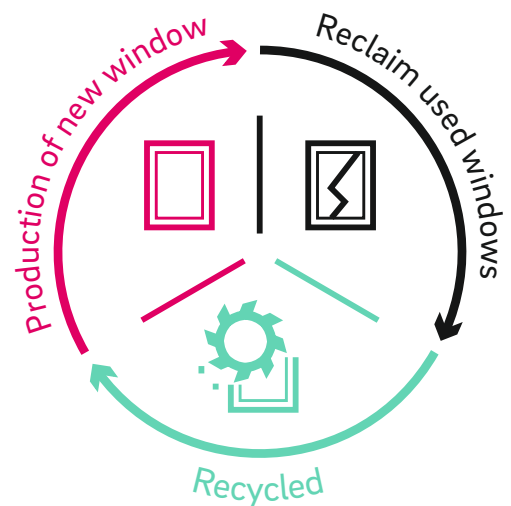

REHAU window systems have been tested in accordance with and meet the highest requirements of BS7412 for the standard of a manufactured window.

Enhanced security

REHAU windows and doors are tested to the highest security standards giving you an added level of security to your home and family.

Weather performance

Independently tested REHAU windows and doors achieve the highest BSI ratings for wind, water and air protecting your home from the elements.

Excellent sustainability

As a manufacturer, we are conscious of the impact our actions have on people and the environment. The use of recycled materials is one of our strategic objectives. By making our own processes more efficient and creating new opportunities for recycling, our aim is to make it as easy as possible for everyone to make the choice of using recycled products.