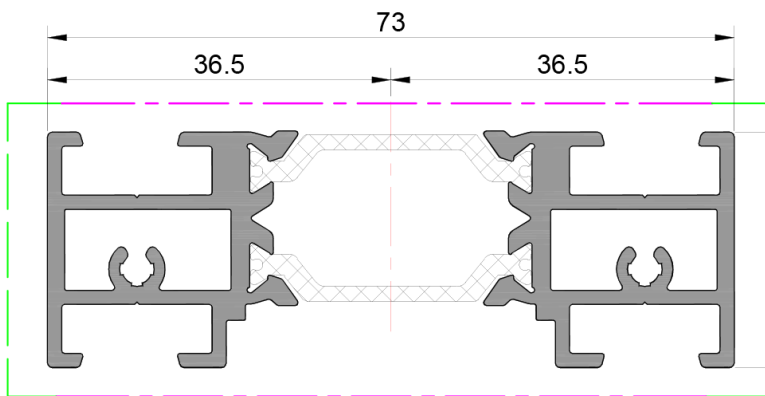

DBE-011 150mm Drainage Sub Sill

 Denotes Primary Visible Surface
 Denotes Secondary Visible Surface

DBE-170 Glazing Bead
for 28mm DGU

DBE-171 Glazing Bead
for 32mm DGU

DBE-172 Glazing Bead
for 35mm DGU

DBE-174 Glazing Bead
for 44mm DGU

 Denotes Primary Visible Surface
 Denotes Secondary Visible Surface

DBE-001
Standard Sill
Outer Frame

DBE-002
Head/ Jamb
Outer Frame

DBE-101
Slim Sash

DBE-160
Movable Corner Post

DBE-202
Sliding Post

DBE-203
Trickle Vent