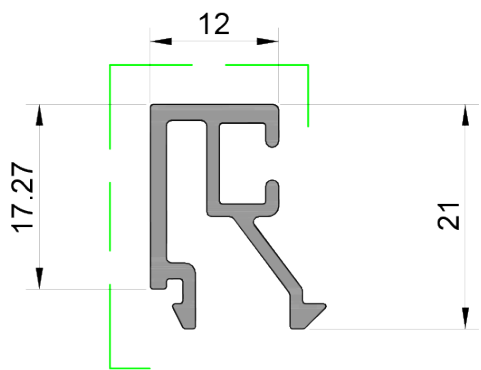

DBE-011 150mm Drainage Sub Sill

 Denotes Primary Visible Surface
 Denotes Secondary Visible Surface

DBE-170 Glazing Bead
for 28mm DGU

DBE-171 Glazing Bead
for 32mm DGU

DBE-172 Glazing Bead
for 35mm DGU

DBE-174 Glazing Bead
for 44mm DGU

 Denotes Primary Visible Surface
 Denotes Secondary Visible Surface

DBE-001
Standard Sill
Outer Frame

DBE-002
Head/ Jamb
Outer Frame

DBE-101
Slim Sash

DBE-160
Movable Corner Post

DBE-202
Sliding Post

DBE-203
Trickle Vent