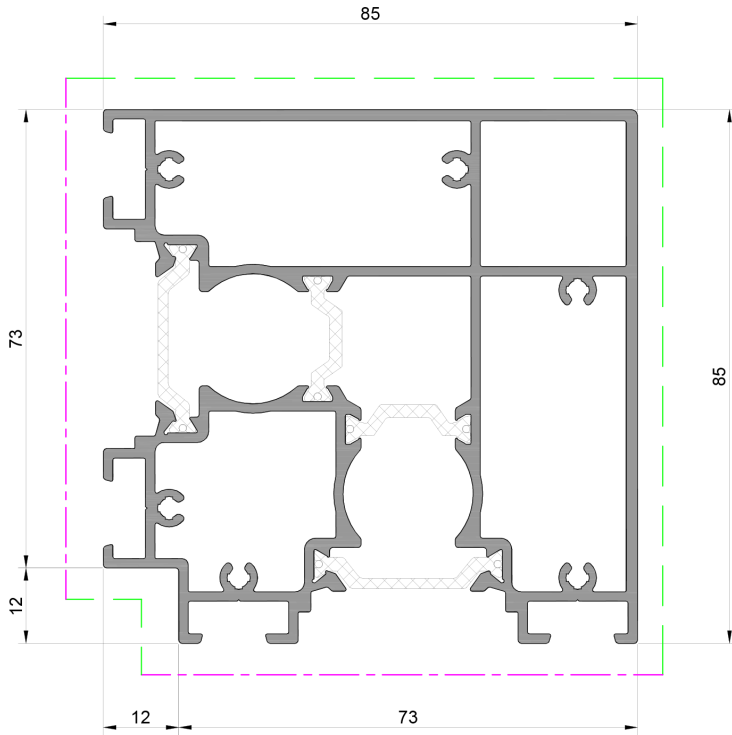

DBE-011 150mm Drainage Sub Sill

 Denotes Primary Visible Surface
 Denotes Secondary Visible Surface

DBE-170 Glazing Bead
for 28mm DGU

DBE-171 Glazing Bead
for 32mm DGU

DBE-172 Glazing Bead
for 35mm DGU

DBE-174 Glazing Bead
for 44mm DGU

 Denotes Primary Visible Surface
 Denotes Secondary Visible Surface

DBE-001
Standard Sill
Outer Frame

DBE-002
Head/ Jamb
Outer Frame

DBE-101
Slim Sash

DBE-160
Movable Corner Post

DBE-202
Sliding Post

DBE-203
Trickle Vent