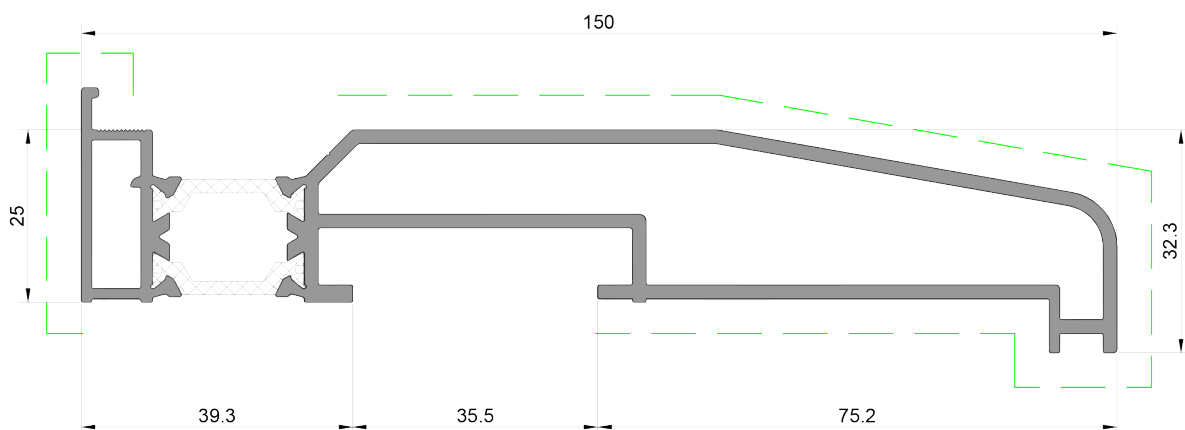

Glass Openings

GO-70 Bifold Doors Technical Drawings

Aluminium Bi-folding Door Specialists

☎ +44 (0) 2033 555 311
✉ info@glassopenings.co.uk
🌐 www.glassopenings.com

📱📷📺 @glassopenings

DBE-004 150mm Low Threshold Sill

DBE-011 150mm Drainage Sub Sill

 Denotes Primary Visible Surface
 Denotes Secondary Visible Surface

DBE-170 Glazing Bead
for 28mm DGU

DBE-171 Glazing Bead
for 32mm DGU

DBE-172 Glazing Bead
for 35mm DGU

DBE-174 Glazing Bead
for 44mm DGU

 Denotes Primary Visible Surface
 Denotes Secondary Visible Surface

DBE-001
Standard Sill
Outer Frame

DBE-002
Head/ Jamb
Outer Frame

DBE-101
Slim Sash

DBE-160
Movable Corner Post

DBE-202
Sliding Post

DBE-203
Trickle Vent