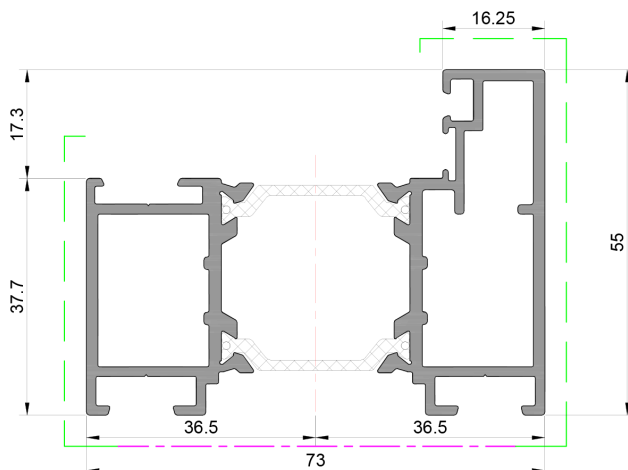

DBE-011 150mm Drainage Sub Sill

 Denotes Primary Visible Surface
 Denotes Secondary Visible Surface

DBE-170 Glazing Bead
for 28mm DGU

DBE-171 Glazing Bead
for 32mm DGU

DBE-172 Glazing Bead
for 35mm DGU

DBE-174 Glazing Bead
for 44mm DGU

 Denotes Primary Visible Surface
 Denotes Secondary Visible Surface

DBE-001
Standard Sill
Outer Frame

DBE-002
Head/ Jamb
Outer Frame

DBE-101
Slim Sash

DBE-160
Movable Corner Post

DBE-202
Sliding Post

DBE-203
Trickle Vent