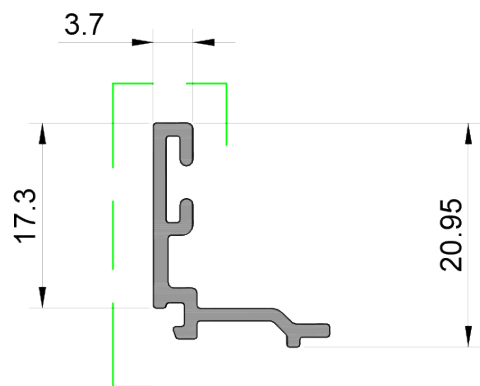

DBE-011 150mm Drainage Sub Sill

 Denotes Primary Visible Surface
 Denotes Secondary Visible Surface

DBE-170 Glazing Bead
for 28mm DGU

DBE-171 Glazing Bead
for 32mm DGU

DBE-172 Glazing Bead
for 35mm DGU

DBE-174 Glazing Bead
for 44mm DGU

 Denotes Primary Visible Surface
 Denotes Secondary Visible Surface

DBE-001
Standard Sill
Outer Frame

DBE-002
Head/ Jamb
Outer Frame

DBE-101
Slim Sash

DBE-160
Movable Corner Post

DBE-202
Sliding Post

DBE-203
Trickle Vent