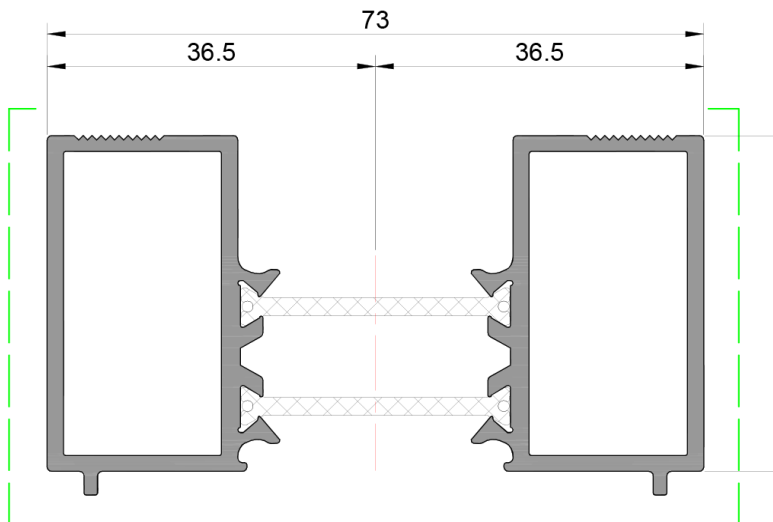

DBE-011 150mm Drainage Sub Sill

 Denotes Primary Visible Surface
 Denotes Secondary Visible Surface

DBE-170 Glazing Bead
for 28mm DGU

DBE-171 Glazing Bead
for 32mm DGU

DBE-172 Glazing Bead
for 35mm DGU

DBE-174 Glazing Bead
for 44mm DGU

 Denotes Primary Visible Surface
 Denotes Secondary Visible Surface

DBE-001
Standard Sill
Outer Frame

DBE-002
Head/ Jamb
Outer Frame

DBE-101
Slim Sash

DBE-160
Movable Corner Post

DBE-202
Sliding Post

DBE-203
Trickle Vent