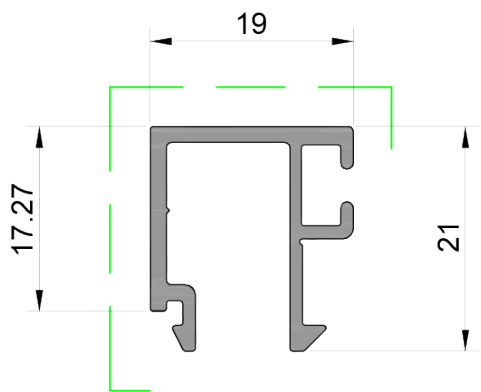

Glass Openings

GO-70 Bifold Doors Technical Drawings

Aluminium Bi-folding Door Specialists

☎ +44 (0) 2033 555 311
✉ info@glassopenings.co.uk
🌐 www.glassopenings.com

📱📷📺 @glassopenings

DBE-004 150mm Low Threshold Sill

DBE-011 150mm Drainage Sub Sill

 Denotes Primary Visible Surface
 Denotes Secondary Visible Surface

DBE-170 Glazing Bead
for 28mm DGU

DBE-171 Glazing Bead
for 32mm DGU

DBE-172 Glazing Bead
for 35mm DGU

DBE-174 Glazing Bead
for 44mm DGU

 Denotes Primary Visible Surface
 Denotes Secondary Visible Surface

DBE-001
Standard Sill
Outer Frame

DBE-002
Head/ Jamb
Outer Frame

DBE-101
Slim Sash

DBE-160
Movable Corner Post

DBE-202
Sliding Post

DBE-203
Trickle Vent