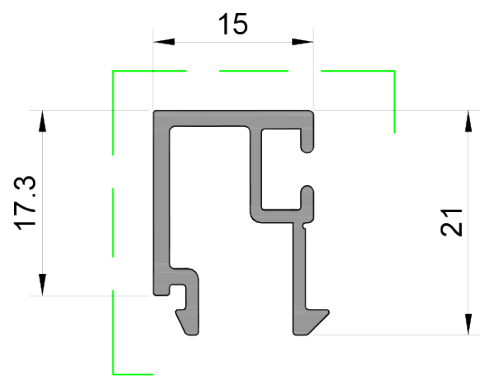

DBE-011 150mm Drainage Sub Sill

 Denotes Primary Visible Surface
 Denotes Secondary Visible Surface

DBE-170 Glazing Bead
for 28mm DGU

DBE-171 Glazing Bead
for 32mm DGU

DBE-172 Glazing Bead
for 35mm DGU

DBE-174 Glazing Bead
for 44mm DGU

 Denotes Primary Visible Surface
 Denotes Secondary Visible Surface

DBE-001
Standard Sill
Outer Frame

DBE-002
Head/ Jamb
Outer Frame

DBE-101
Slim Sash

DBE-160
Movable Corner Post

DBE-202
Sliding Post

DBE-203
Trickle Vent