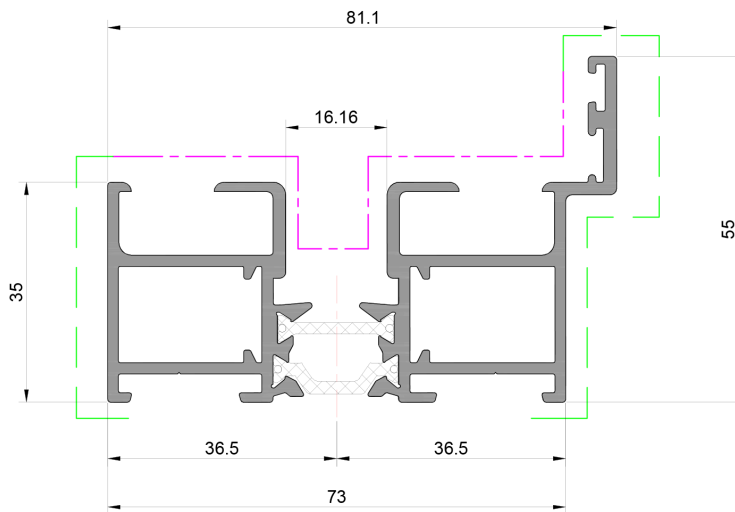

DBE-011 150mm Drainage Sub Sill

 Denotes Primary Visible Surface
 Denotes Secondary Visible Surface

DBE-170 Glazing Bead
for 28mm DGU

DBE-171 Glazing Bead
for 32mm DGU

DBE-172 Glazing Bead
for 35mm DGU

DBE-174 Glazing Bead
for 44mm DGU

 Denotes Primary Visible Surface
 Denotes Secondary Visible Surface

DBE-001
Standard Sill
Outer Frame

DBE-002
Head/ Jamb
Outer Frame

DBE-101
Slim Sash

DBE-160
Movable Corner Post

DBE-202
Sliding Post

DBE-203
Trickle Vent