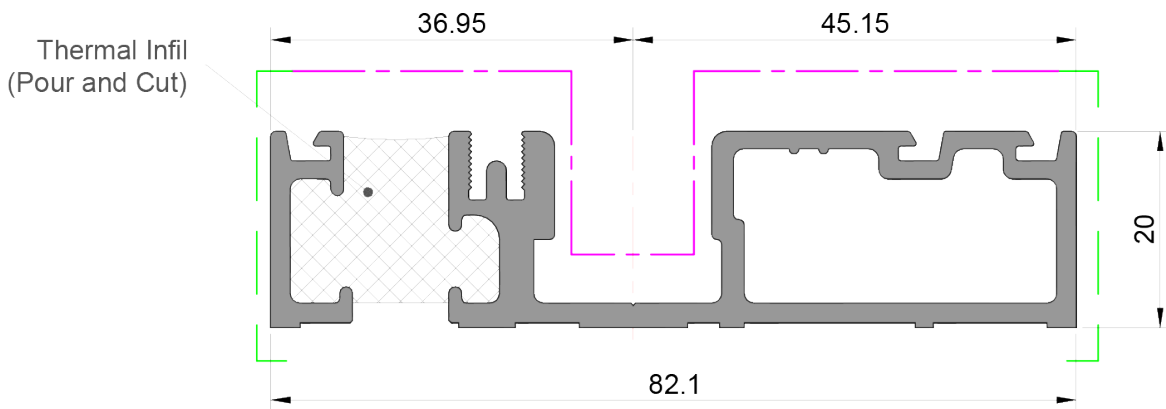

DBE-011 150mm Drainage Sub Sill

 Denotes Primary Visible Surface
 Denotes Secondary Visible Surface

DBE-170 Glazing Bead
for 28mm DGU

DBE-171 Glazing Bead
for 32mm DGU

DBE-172 Glazing Bead
for 35mm DGU

DBE-174 Glazing Bead
for 44mm DGU

 Denotes Primary Visible Surface
 Denotes Secondary Visible Surface

DBE-001
Standard Sill
Outer Frame

DBE-002
Head/ Jamb
Outer Frame

DBE-101
Slim Sash

DBE-160
Movable Corner Post

DBE-202
Sliding Post

DBE-203
Trickle Vent