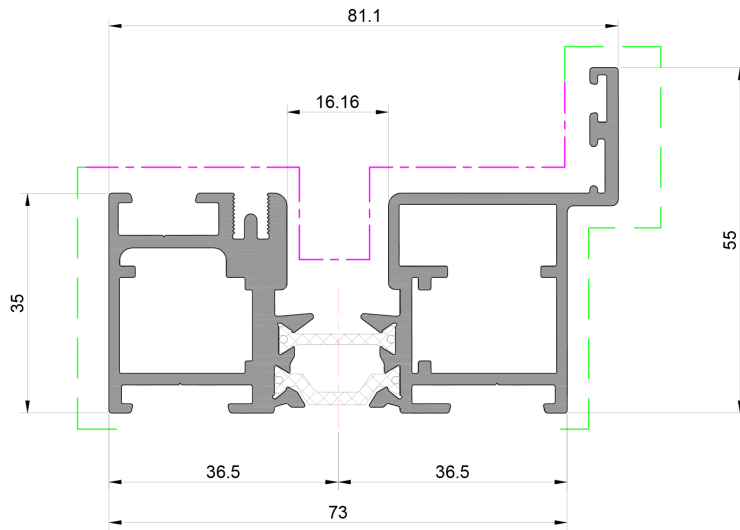

DBE-011 150mm Drainage Sub Sill

 Denotes Primary Visible Surface
 Denotes Secondary Visible Surface

DBE-170 Glazing Bead
for 28mm DGU

DBE-171 Glazing Bead
for 32mm DGU

DBE-172 Glazing Bead
for 35mm DGU

DBE-174 Glazing Bead
for 44mm DGU

 Denotes Primary Visible Surface
 Denotes Secondary Visible Surface

DBE-001
Standard Sill
Outer Frame

DBE-002
Head/ Jamb
Outer Frame

DBE-101
Slim Sash

DBE-160
Movable Corner Post

DBE-202
Sliding Post

DBE-203
Trickle Vent